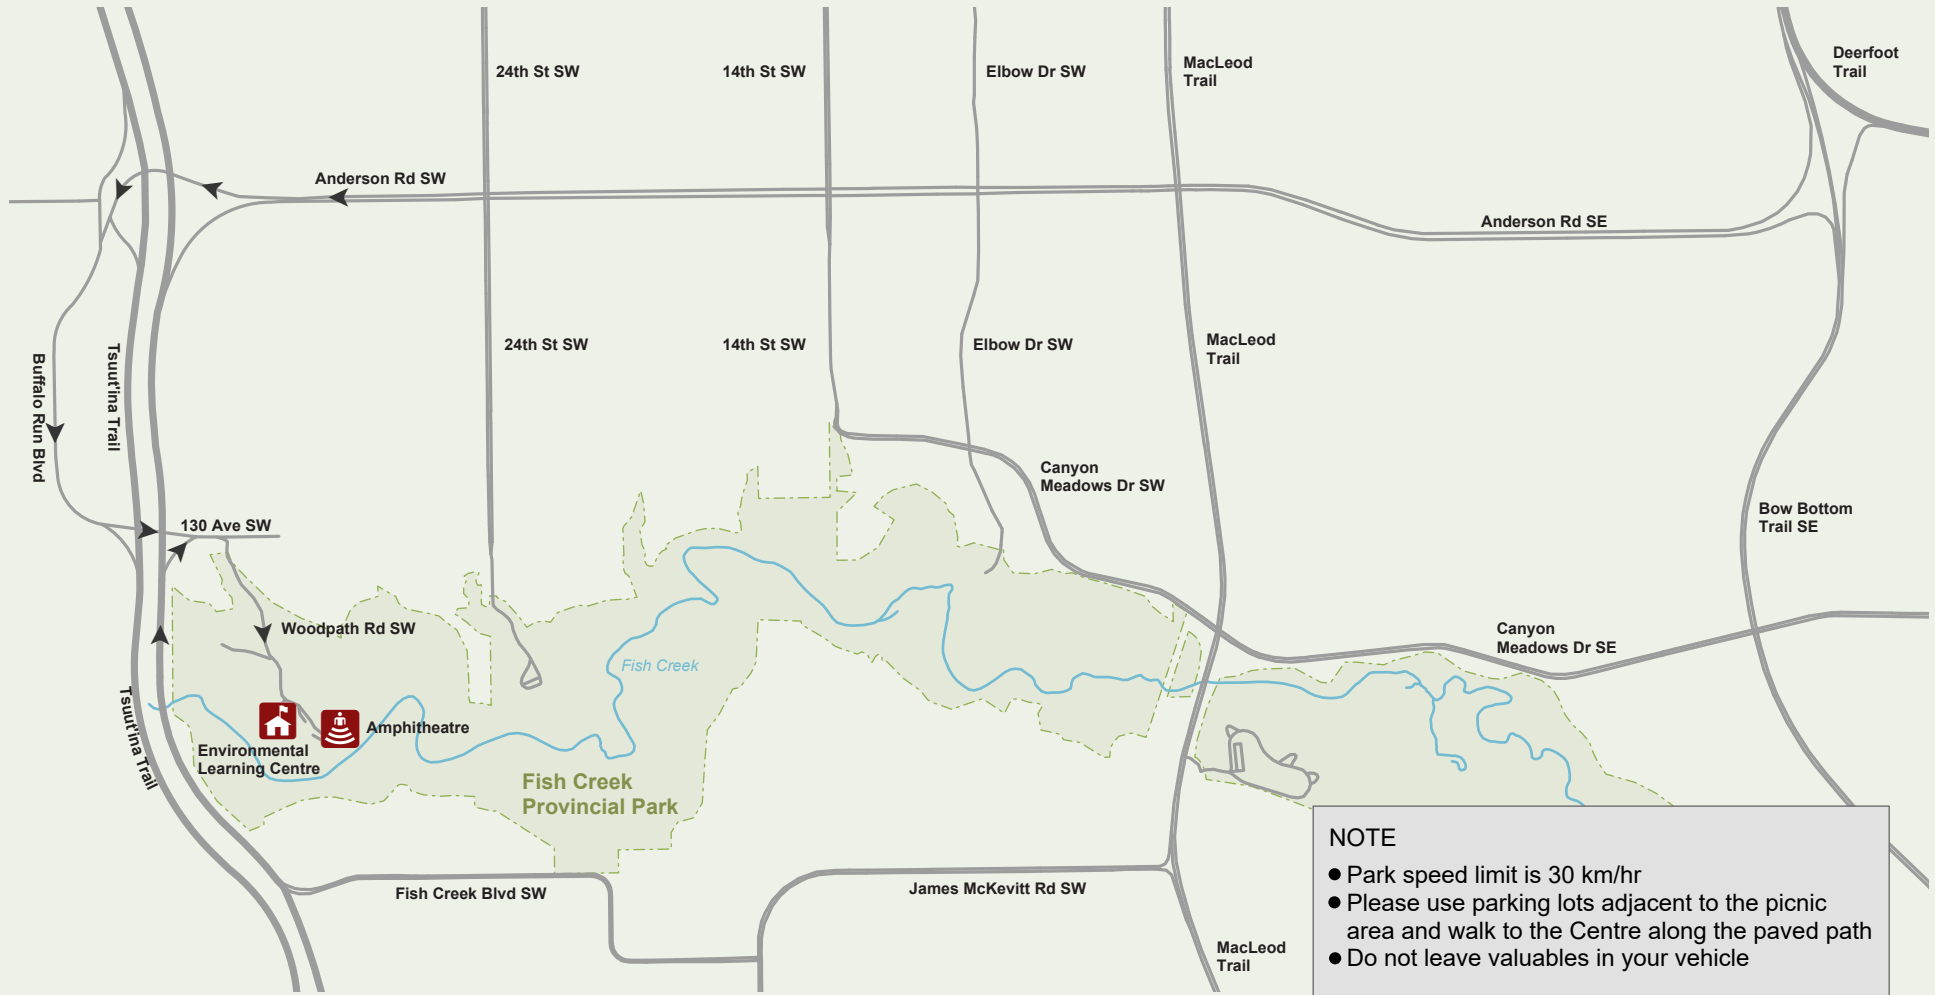

Access Map - Fish Creek Environmental Learning Centre

13931 Woodpath Road SW, Calgary, Alberta

DIRECTIONS

From Anderson Rd SW heading west:

- Follow signs to Tsuut'ina Trail and follow exit onto Buffalo Run Blvd
- Follow Buffalo Run Blvd past the gas bar and Costco complex to 130 Ave SW
- Heading east through two traffic circles to continue onto 130 Ave SW
- Turn right onto Woodpath Rd SW and follow road straight into the park

From south of 130 Ave SW on northbound Tsuut'ina Trail:

- Take the 130 Ave SW exit and keep right at top of ramp onto eastbound 130 Ave SW
- Turn right on Woodpath Rd SW and follow road straight into the park